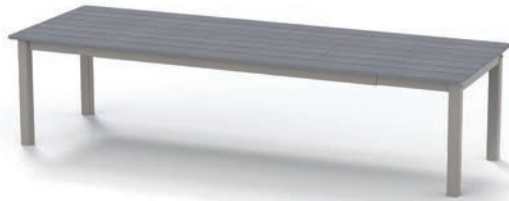

RUSTIC
42" x 120" Extension Dining Table
(Seats 10 when fully extended)