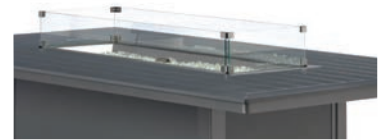

6F20-GLS
16" x 44" Rect. Tempered Glass Surround
for 48" x 84" Fire Tables