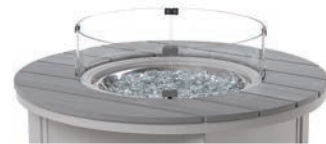

4F00-GLS
25" Round Tempered Glass
Surround for 42" & 54" Fire
Tables

NEW 2024

RUSTIC