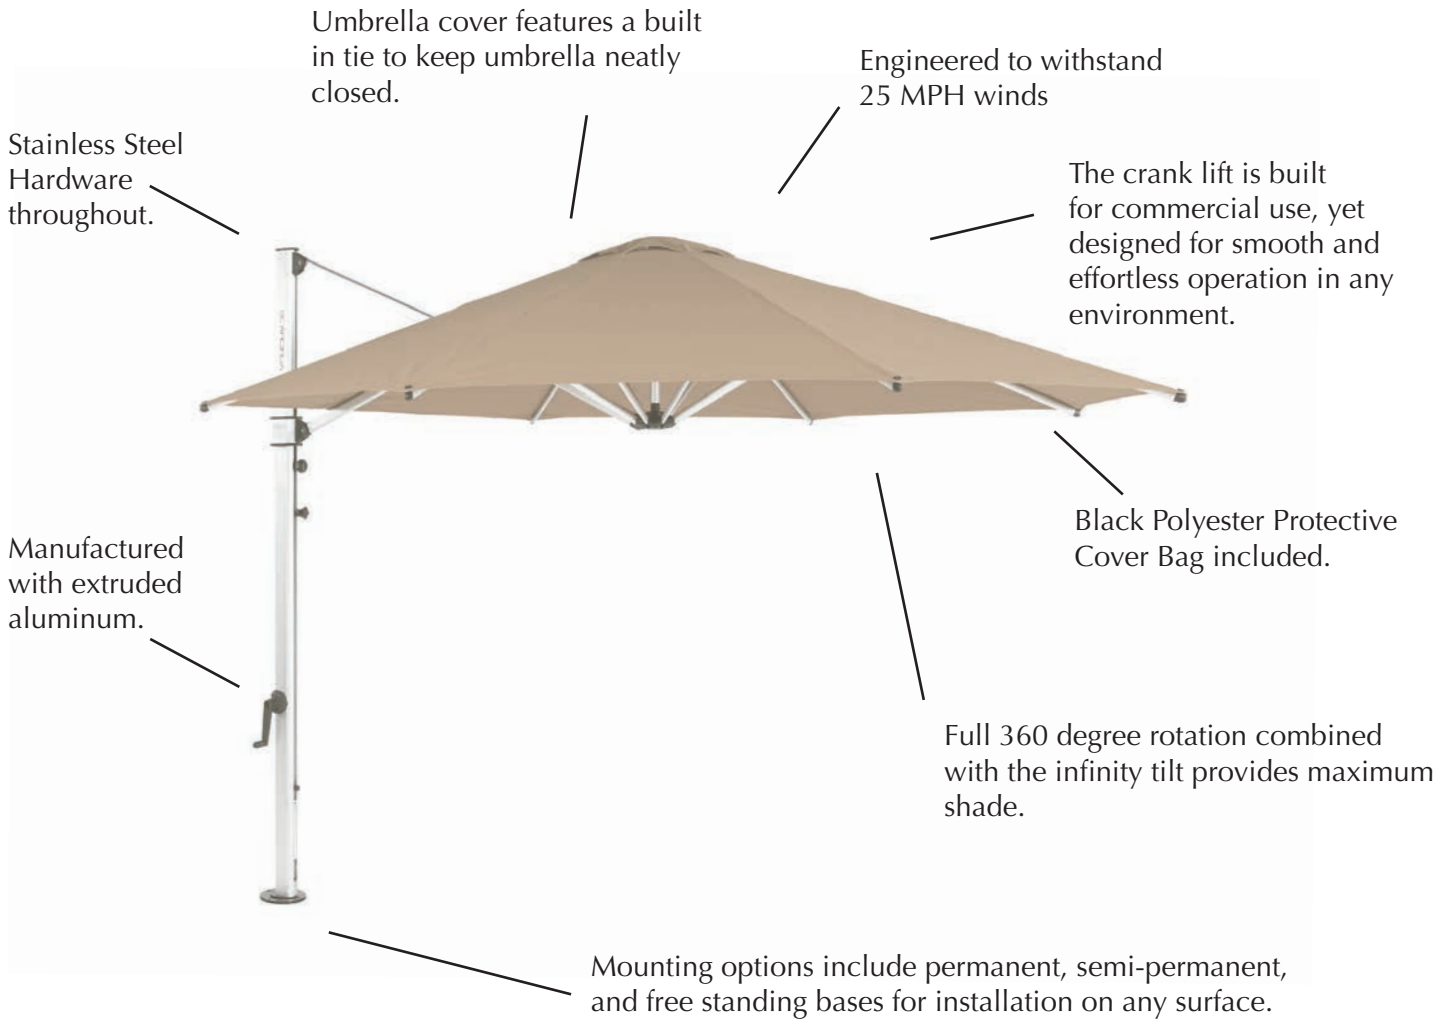

1560
Bar Height
Arm Chair
24"Wx46"H
Weight: 13 lbs
Seat Height: 30"
Arm Height: 37"

As Shown Below:

Black

5C

2024

FEATURES & BENEFITS CANTILEVER UMBRELLA

Cantilever Frame Color

Matte Silver