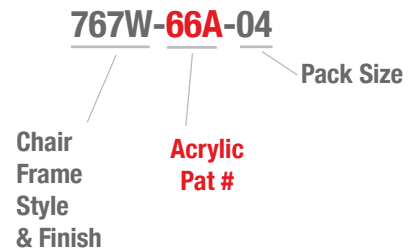

ACRYLIC PADDED SLING