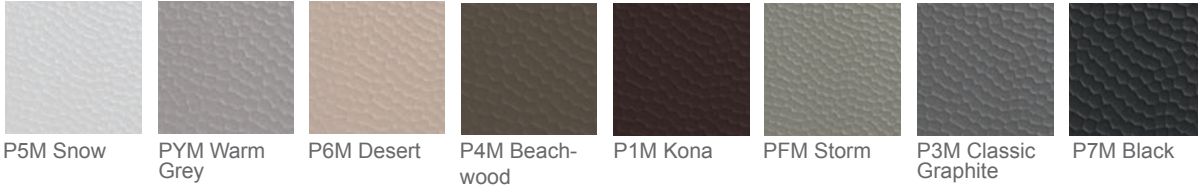

Dining Table **NEW!**
 • H9D0... 42" x 84" Oval Dining Height Table 15/3

Hammered Marine Grade Polymer Top Options

Marine Grade Polymer Top Tables - SLAT

Accessory, Coffee, Dining, Balcony & Bar Heights. All coffee, dining, balcony and bar tables feature umbrella holes unless otherwise noted. End tables have no holes. Heights listed below represent the overall height. Mix and match table top and leg color combinations. Accent MGP colors available on items marked below. All table tops feature our Slat-Style top unless otherwise noted. See available top colors on p. 108.