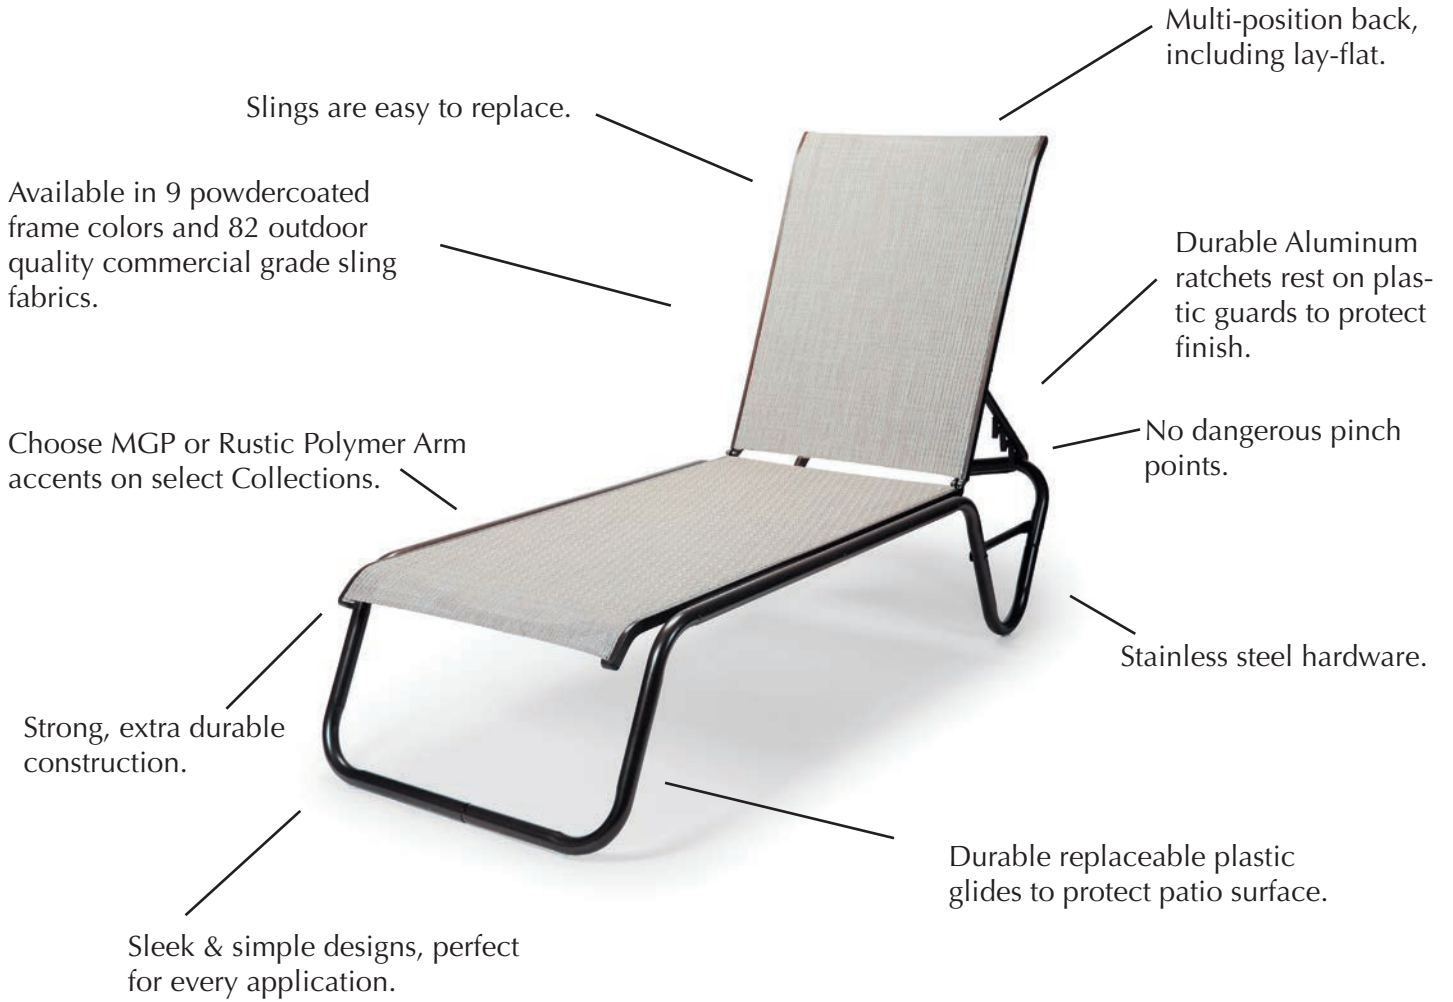

FEATURES & BENEFITS SLING

TEXTURED POWDERCOATED ALUMINUM