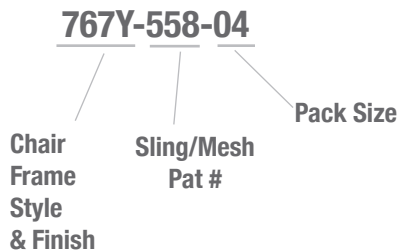

DECODING ITEM NUMBERS: MESH SLING VS. ACRYLIC PADDED SLING

MESH SLING