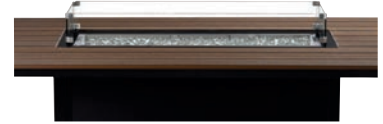

AVAILABLE LIFT KITS

2F60
Dining Height Lift Kit for
3F10, 3F40, 3F70, CF40 & CF30
27.25"Wx27.25"Dx5"H
Combined Height: 28"
Weight: 5 lbs

2F50
Balcony Height Lift Kit for
3F10, 3F40, 3F70, CF40 & CF30
27.25"Wx27.25"Dx13"H
Combined Height: 36"
Weight: 7 lbs

2F00
Bar Height Lift Kit for
3F10, 3F40, 3F70, CF40 & CF30
27.25"Wx27.25"Dx17"H
Combined Height: 40"
Weight: 8.5 lbs

NEW
2024

RUSTIC

6F40
48" x 84" Rect. Rustic Polymer Top Fire Table
47.5"Wx85.25"Dx23.25"H
Weight: 186 lbs   15/3

Center Cover
Included

6F20-GLS
16" x 44" Rect. Tempered Glass Surround
for 48" x 84" Fire Tables

AVAILABLE LIFT KITS

6F60
Dining Height Lift Kit for 6F40
48"Wx27.25"Dx5"H
Combined Height: 28"
Weight: 6 lbs

6F50
Balcony Height Lift Kit for 6F40
48"Wx27.25"Dx13"H
Combined Height: 36"
Weight: 7.5 lbs

6F00
Bar Height Lift Kit for 6F40
48"Wx27.25"Dx17"H
Combined Height: 40"
Weight: 9 lbs

Rustic Polymer Top Options

Items notated with Rustic
Symbol are available
with Rustic Polymer Top
options.

NEW
2024