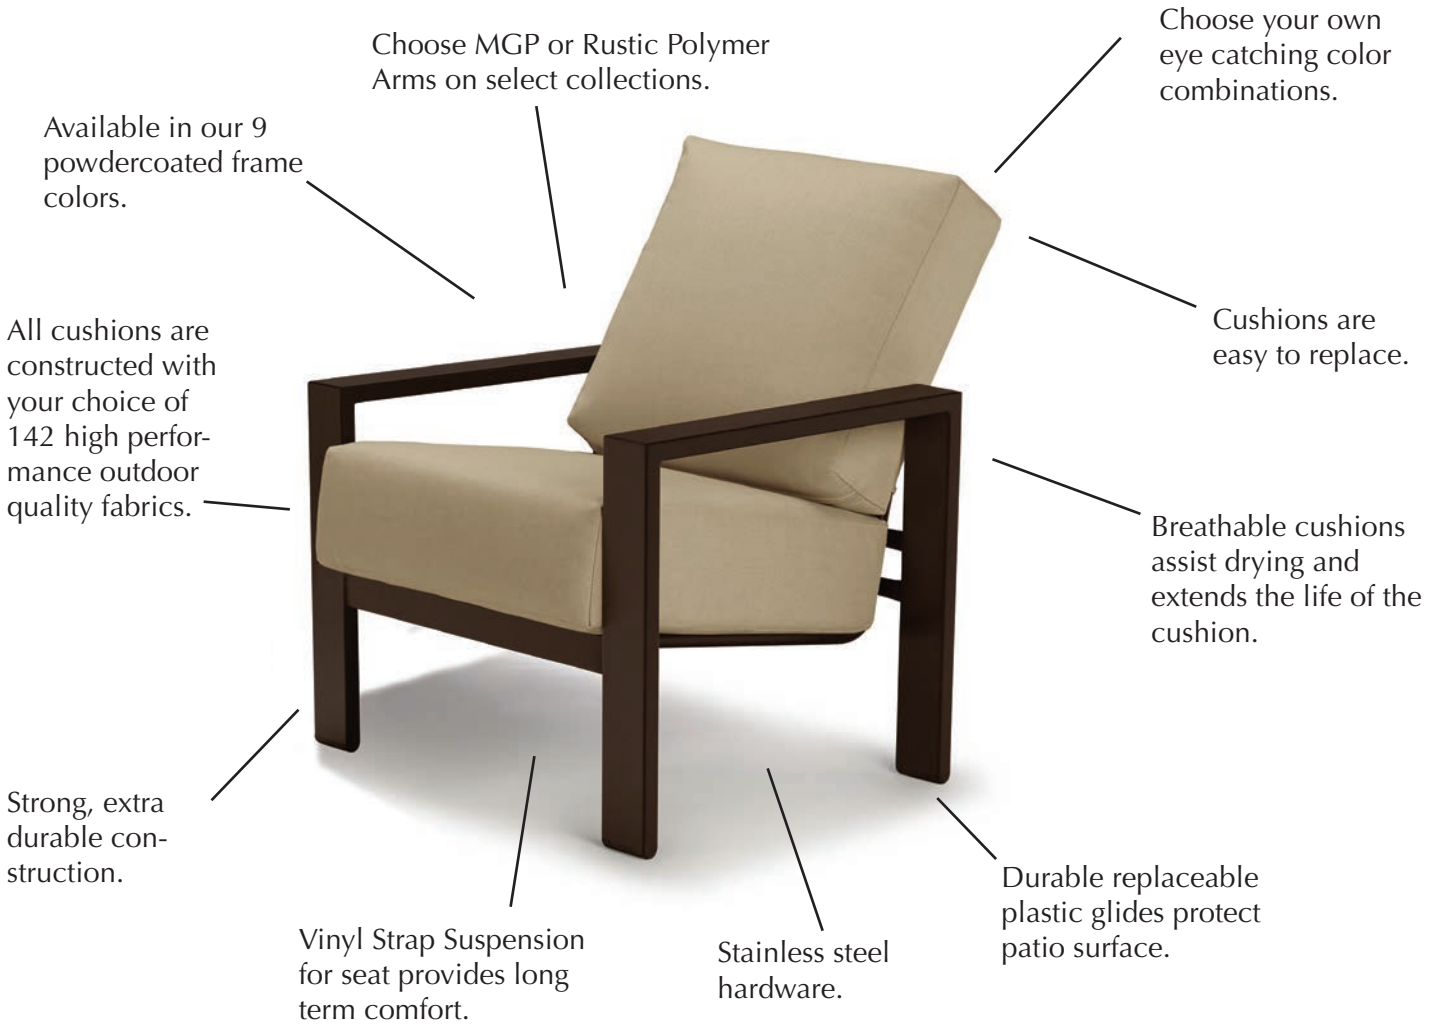

FEATURES & BENEFITS CUSHION

TEXTURED POWDERCOATED ALUMINUM