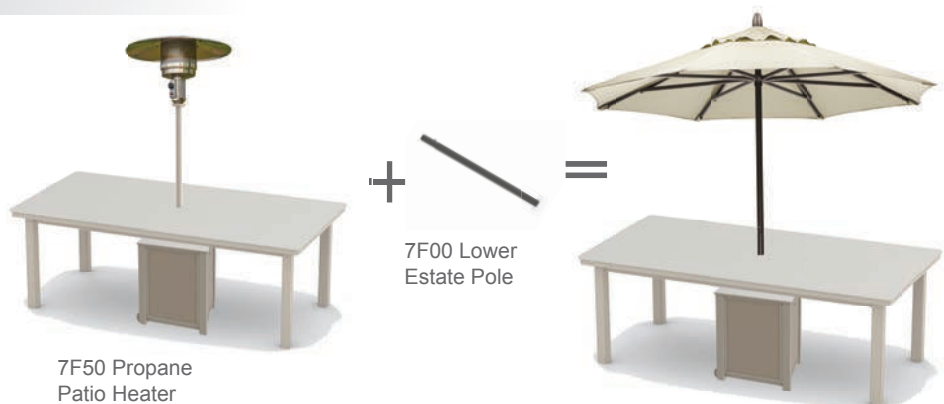

SUNNY-DAY COMPATIBLE!

The 7F50 Propane Patio Heater can be converted to an umbrella base during the day by utilizing the New 7F00 Lower Estate Pole and a Commercial Market Umbrella!