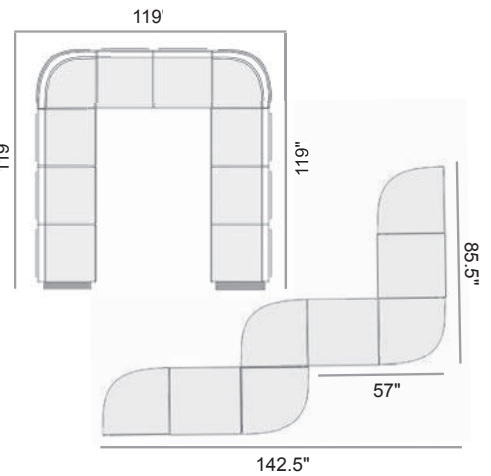

SECTIONALS

END SECTIONS

ARMLESS SECTIONS

CORNER SECTIONS

SAMPLE SECTIONAL CONFIGURATIONS

LEEWARD

LARSEN

BELLE ISLE