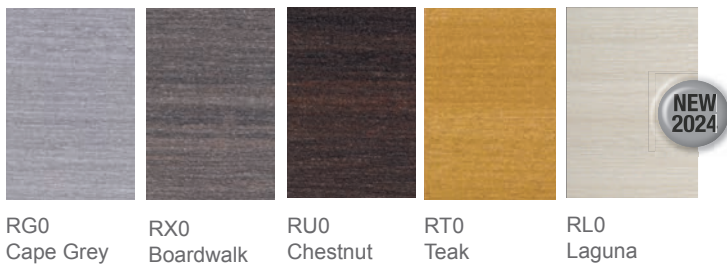

RUSTIC POLYMER SELECTION (Available on select items)