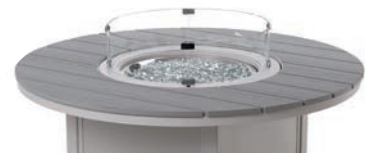

Center Cover
Included

4F10-GLS
16" x 32" Tempered Glass
Surround for 36" x 54" Fire
Table

NEW 2024

RUSTIC

3F70
54" Rd. Rustic Polymer Top Fire Table
54"Wx54"Dx23"H
Weight: 123 lbs 15/3

Center Cover
Included