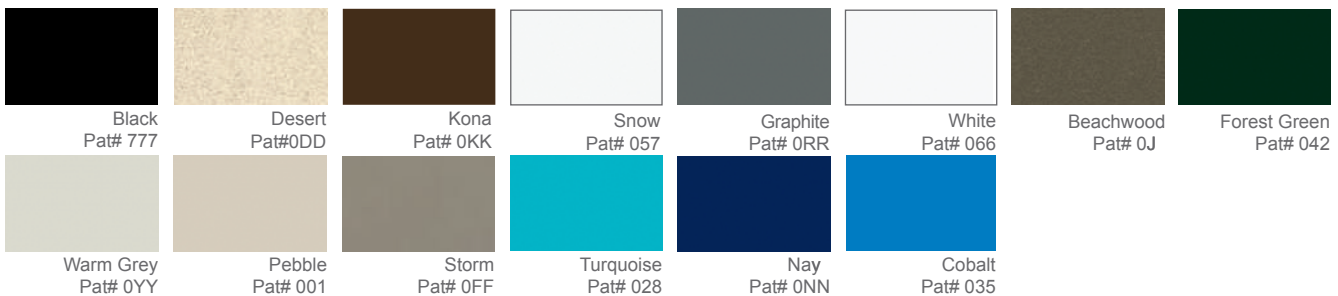

Custom Strap Selection

The 2" Custom Strap colors listed below are available on our Reliance Contract Strap Collection. Note: There are no minimums on our custom strap program (other than our standard pack) but care must be taken when ordering to specify the desired straps and their arrangement on the chairs and chaises. Due to the custom nature of this product, there is a 50% deposit required on custom strap orders and a 30% Restocking Fee on any returned custom strap order.